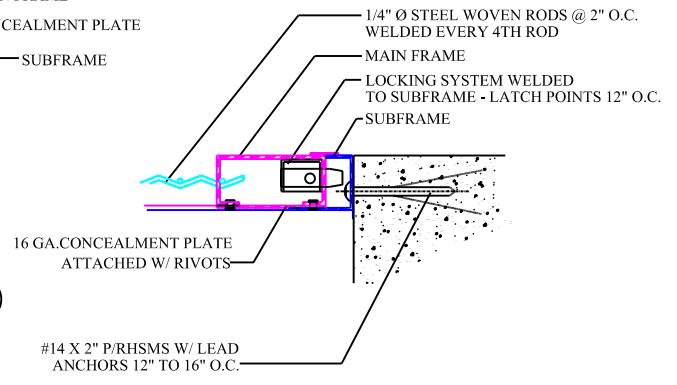

A TYP. JAMB DETAIL @ HEAD

B TYP. JAMB DETAIL @ SILL

C TYP. JAMB DETAIL @ HINGE

D TYP. JAMB DETAIL @ LOCK

Avant Guards Steel Detention Barrier

Avant Guards Manufacturing
219 Cook St. Brooklyn, NY 11206
ph. 718-366-6565 fax. 718-366-0010
www.avantguards.com