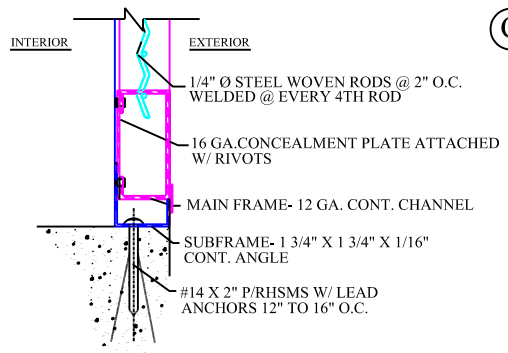

A TYP. JAMB DETAIL @ HEAD

B TYP. JAMB DETAIL @ SILL

C TYP. JAMB DETAIL @ HINGE

D TYP. JAMB DETAIL @ LOCK

Avant Guards Steel Detention Barrier

Avant Guards Manufacturing
219 Cook St. Brooklyn, NY 11206
ph. 718-366-6565 fax. 718-366-0010
www.avantguards.com