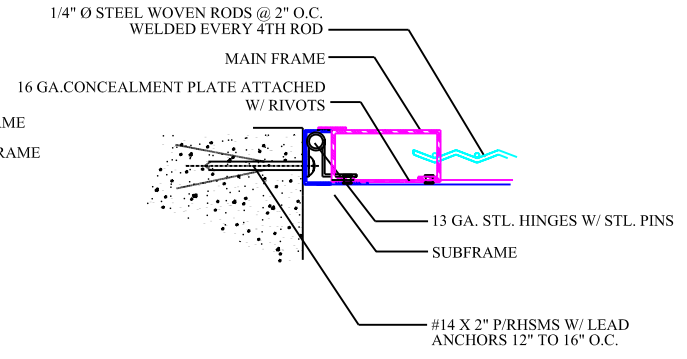

A TYP. JAMB DETAIL @ HEAD

B TYP. JAMB DETAIL @ SILL

C TYP. JAMB DETAIL @ HINGE

D TYP. JAMB DETAIL @ LOCK

Avant Guards Steel Detention Barrier

Avant Guards Manufacturing
219 Cook St. Brooklyn, NY 11206
ph. 718-366-6565 fax. 718-366-0010
www.avantguards.com